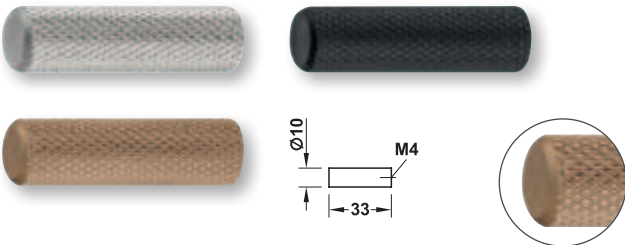

1

Trend furniture knobs

Furniture knob

> Material: Aluminium

Colour/finish	Knob dimensions mm	Height mm	Cat. No.
Stainless steel coloured	60 x 10	33	132.19.105
Black, Brushed	60 x 10	33	132.19.106
Brass coloured, Brushed	60 x 10	33	132.19.107

Packing: 1 or 25 Piece

Furniture knob

> Material: Aluminium

Colour/finish	Knob Ø mm	Height mm	Cat. No.
Stainless steel coloured	10	33	132.19.100
Black, Brushed	10	33	132.19.101
Brass coloured, Brushed	10	33	132.19.102

Packing: 1 or 25 Piece

- ❗ M4 threaded screws ▶ MB 1.84
- ❗ Matching furniture handle ▶ MB 1.479

DGH-M 2021, HDE-en, 10/20; Dimensional data not binding. We reserve the right to alter specifications without notice.