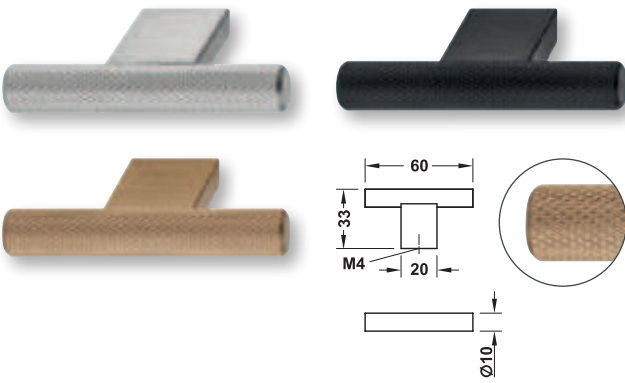

1

Trend furniture knobs

Furniture knob

> Material: Aluminium

Colour/finish	Knob dimensions mm	Height mm	Cat. No.
Stainless steel coloured	60 x 10	33	132.19.105
Black, Brushed	60 x 10	33	132.19.106
Brass coloured, Brushed	60 x 10	33	132.19.107

Packing: 1 or 25 Piece

Furniture knob

> Material: Aluminium

Colour/finish	Knob Ø mm	Height mm	Cat. No.
Stainless steel coloured	10	33	132.19.100
Black, Brushed	10	33	132.19.101
Brass coloured, Brushed	10	33	132.19.102

Packing: 1 or 25 Piece

- ❗ M4 threaded screws ▶ MB 1.84
- ❗ Matching furniture handle ▶ MB 1.479

DGH-M 2021, HDE-en, 10/20; Dimensional data not binding. We reserve the right to alter specifications without notice.